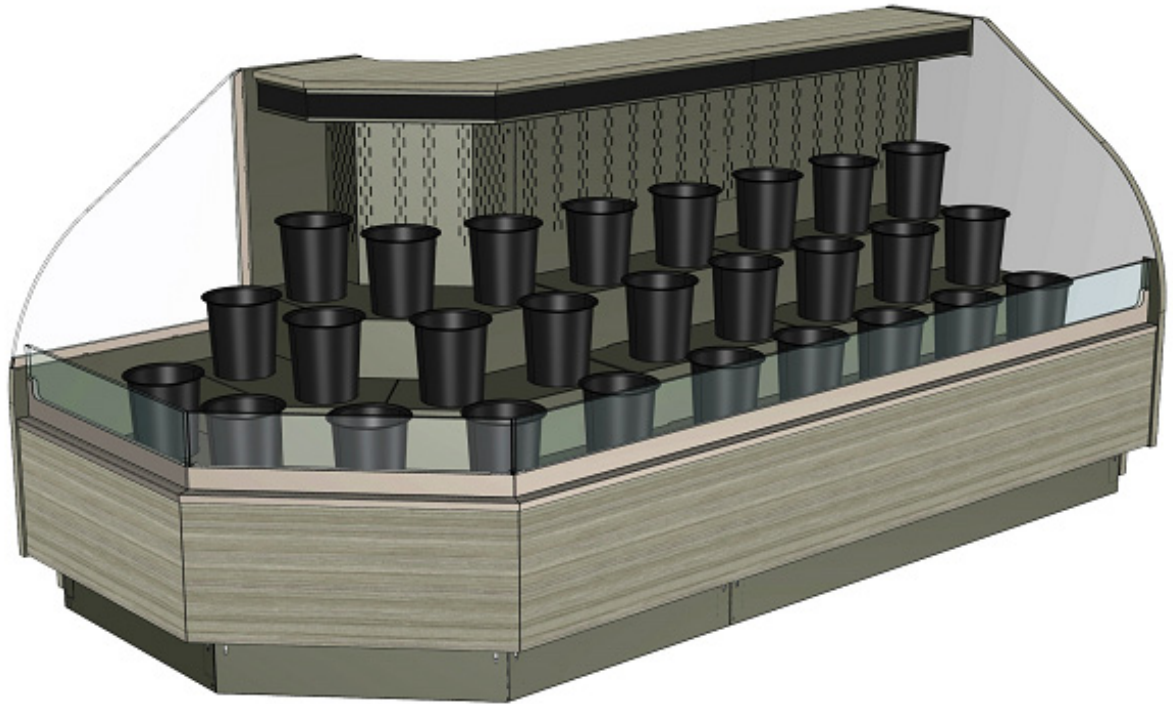

# Floral - FLP Straight Outside RH Wedge Open Low Profile Case - Remote DX w/ Dixell Controller

## Models

FLP4OWR.5589.6527

Features	Standard	Options
<b>EXTERIOR COLOR</b>	<input type="checkbox"/> Laminated (Kensington Maple)	<input type="checkbox"/> Laminated (Portico Teak)
<b>INTERIOR COLOR</b>	<input type="checkbox"/> Painted (Bronze Pearlescent)	
<b>BASE SUPPORT</b>	<input type="checkbox"/> Rail system for shims	
<b>END PANELS</b>	<input type="checkbox"/> Cutaway w/ glass	<input type="checkbox"/> Full with mirror
<b>FRONT</b>	<input type="checkbox"/> Open	
<b>LOWER FRONT PANEL</b>	<input type="checkbox"/> Laminated (Kensington Maple)	<input type="checkbox"/> Laminated (Portico Teak)
<b>REAR</b>	<input type="checkbox"/> Solid back panel, black	
<b>BUCKETS</b>	<input type="checkbox"/> 8-1/2"Dia x 13"H Marco buckets	
<b>SHELVING</b>	<input type="checkbox"/> 13" bucket support shelves (3 levels)	
<b>ELECTRICAL ACCESS</b>	<input type="checkbox"/> Front electrical access	
<b>ELECTRICAL CONNECT</b>	<input type="checkbox"/> Leads	
<b>REFRIGERATION</b>	<input type="checkbox"/> Remote DX refrigeration w/ Dixell controller	

## Applications

- Straight outside wrap, open low profile merchandiser for fresh cut flowers
- Bucket capacity = FLP4OWR.5589.6527 (27)

# Floral FLP Straight Outside RH Wedge Open Low Profile Case - Remote DX w/ Dixell Controller

Model	L x D x H (Lengths include end panels)
FLP4OWR.5589.6527	111-3/4"L x 41-3/8"D x 50-5/8"H