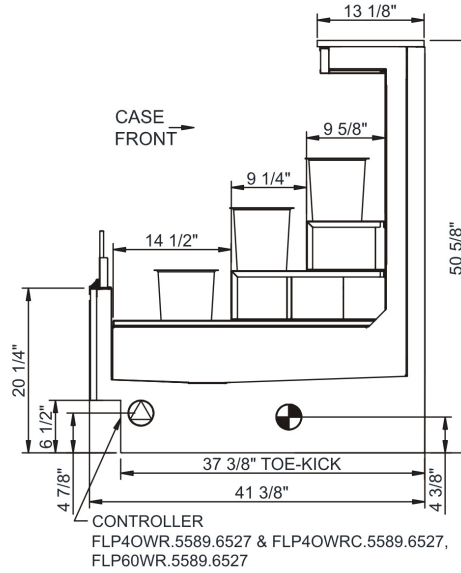

## Applications

- Straight outside wrap, open low profile merchandiser for fresh cut flowers
- Bucket capacity = FLP4OWR.5589.6527 (27)

# Floral FLP Straight Outside RH Wedge Open Low Profile Case - Remote DX w/ Dixell Controller

Model	L x D x H (Lengths include end panels)
FLP4OWR.5589.6527	111-3/4"L x 41-3/8"D x 50-5/8"H