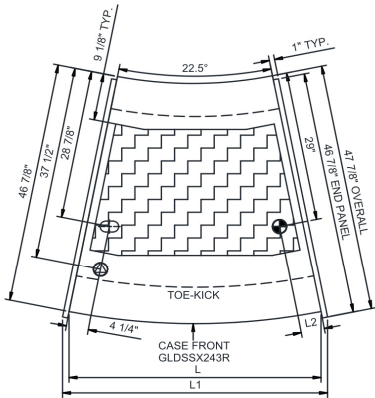

G Series GLDSS 43"H Refrigerated Low-Capacity Self-Service Case

STRAIGHT

Model	L x D x H (Lengths do not include 1" end panels)
GLDSS443R	48-3/4"L x 46-7/8"D x 43-3/8"H
GLDSS543R	60-5/8"L x 46-7/8"D x 43-3/8"H
GLDSS643R	73-1/8"L x 46-7/8"D x 43-3/8"H
GLDSS843R	97-1/2"L x 46-7/8"D x 43-3/8"H
GLDSS1043R	121-1/8"L x 46-7/8"D x 43-3/8"H
GLDSS1243R	146-1/4"L x 46-7/8"D x 43-3/8"H

CONVEX / OUTSIDE CURVE

Model	L x D x H (Lengths do not include end panels)
GLDSSX443R	38-3/4"L x 46-7/8"D x 43-3/8"H
GLDSSX243R*	47-3/4"L x 46-7/8"D x 43-3/8"H
GLDSSX943R	71-5/8"L x 46-7/8"D x 43-3/8"H