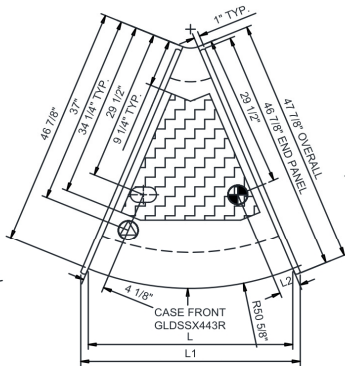

G Series GLDSS 43"H Refrigerated Low-Capacity Self-Service Case

STRAIGHT

Model	L x D x H (Lengths do not include 1" end panels)
GLDSS443R	48-3/4"L x 46-7/8"D x 43-3/8"H
GLDSS543R	60-5/8"L x 46-7/8"D x 43-3/8"H
GLDSS643R	73-1/8"L x 46-7/8"D x 43-3/8"H
GLDSS843R	97-1/2"L x 46-7/8"D x 43-3/8"H
GLDSS1043R	121-1/8"L x 46-7/8"D x 43-3/8"H
GLDSS1243R	146-1/4"L x 46-7/8"D x 43-3/8"H

CONVEX / OUTSIDE CURVE

Model	L x D x H (Lengths do not include end panels)
GLDSSX443R	38-3/4"L x 46-7/8"D x 43-3/8"H
GLDSSX243R*	47-3/4"L x 46-7/8"D x 43-3/8"H
GLDSSX943R	71-5/8"L x 46-7/8"D x 43-3/8"H