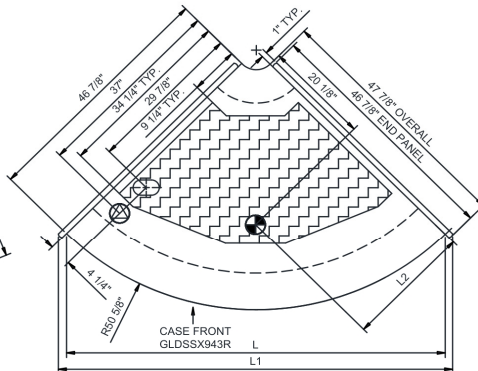

G Series GLDSS 43"H Refrigerated Low-Capacity Self-Service Case

STRAIGHT

Model	L x D x H (Lengths do not include 1" end panels)
GLDSS443R	48-3/4"L x 46-7/8"D x 43-3/8"H
GLDSS543R	60-5/8"L x 46-7/8"D x 43-3/8"H
GLDSS643R	73-1/8"L x 46-7/8"D x 43-3/8"H
GLDSS843R	97-1/2"L x 46-7/8"D x 43-3/8"H
GLDSS1043R	121-1/8"L x 46-7/8"D x 43-3/8"H
GLDSS1243R	146-1/4"L x 46-7/8"D x 43-3/8"H

CONVEX / OUTSIDE CURVE

Model	L x D x H (Lengths do not include end panels)
GLDSSX443R	38-3/4"L x 46-7/8"D x 43-3/8"H
GLDSSX243R*	47-3/4"L x 46-7/8"D x 43-3/8"H
GLDSSX943R	71-5/8"L x 46-7/8"D x 43-3/8"H