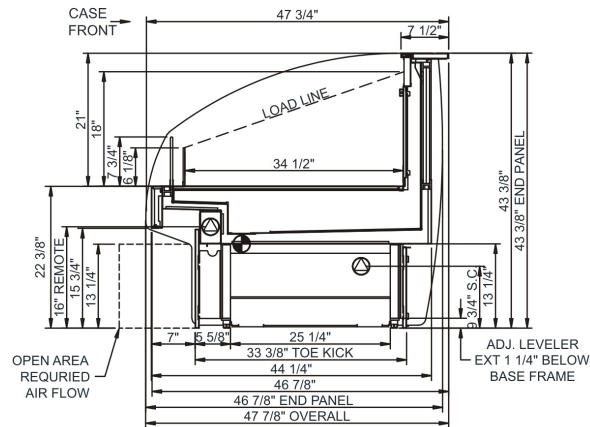

G Series - GLDSS 43"H Refrigerated Low-Capacity Self-Service Case

Models

GLDSS443R
 GLDSS543R
 GLDSS643R
 GLDSS843R
 GLDSS1043R
 GLDSS1243R

 GLDSSX443R
 GLDSSX243R
 GLDSSX943R

Applications

- Low capacity self-service merchandiser for refrigerated deli items.

G Series GLDSS 43"H Refrigerated Low-Capacity Self-Service Case

STRAIGHT

Model	L x D x H (Lengths do not include 1" end panels)
GLDSS443R	48-3/4"L x 46-7/8"D x 43-3/8"H
GLDSS543R	60-5/8"L x 46-7/8"D x 43-3/8"H
GLDSS643R	73-1/8"L x 46-7/8"D x 43-3/8"H
GLDSS843R	97-1/2"L x 46-7/8"D x 43-3/8"H
GLDSS1043R	121-1/8"L x 46-7/8"D x 43-3/8"H
GLDSS1243R	146-1/4"L x 46-7/8"D x 43-3/8"H

CONVEX / OUTSIDE CURVE

Model	L x D x H (Lengths do not include end panels)
GLDSSX443R	38-3/4"L x 46-7/8"D x 43-3/8"H
GLDSSX243R*	47-3/4"L x 46-7/8"D x 43-3/8"H
GLDSSX943R	71-5/8"L x 46-7/8"D x 43-3/8"H